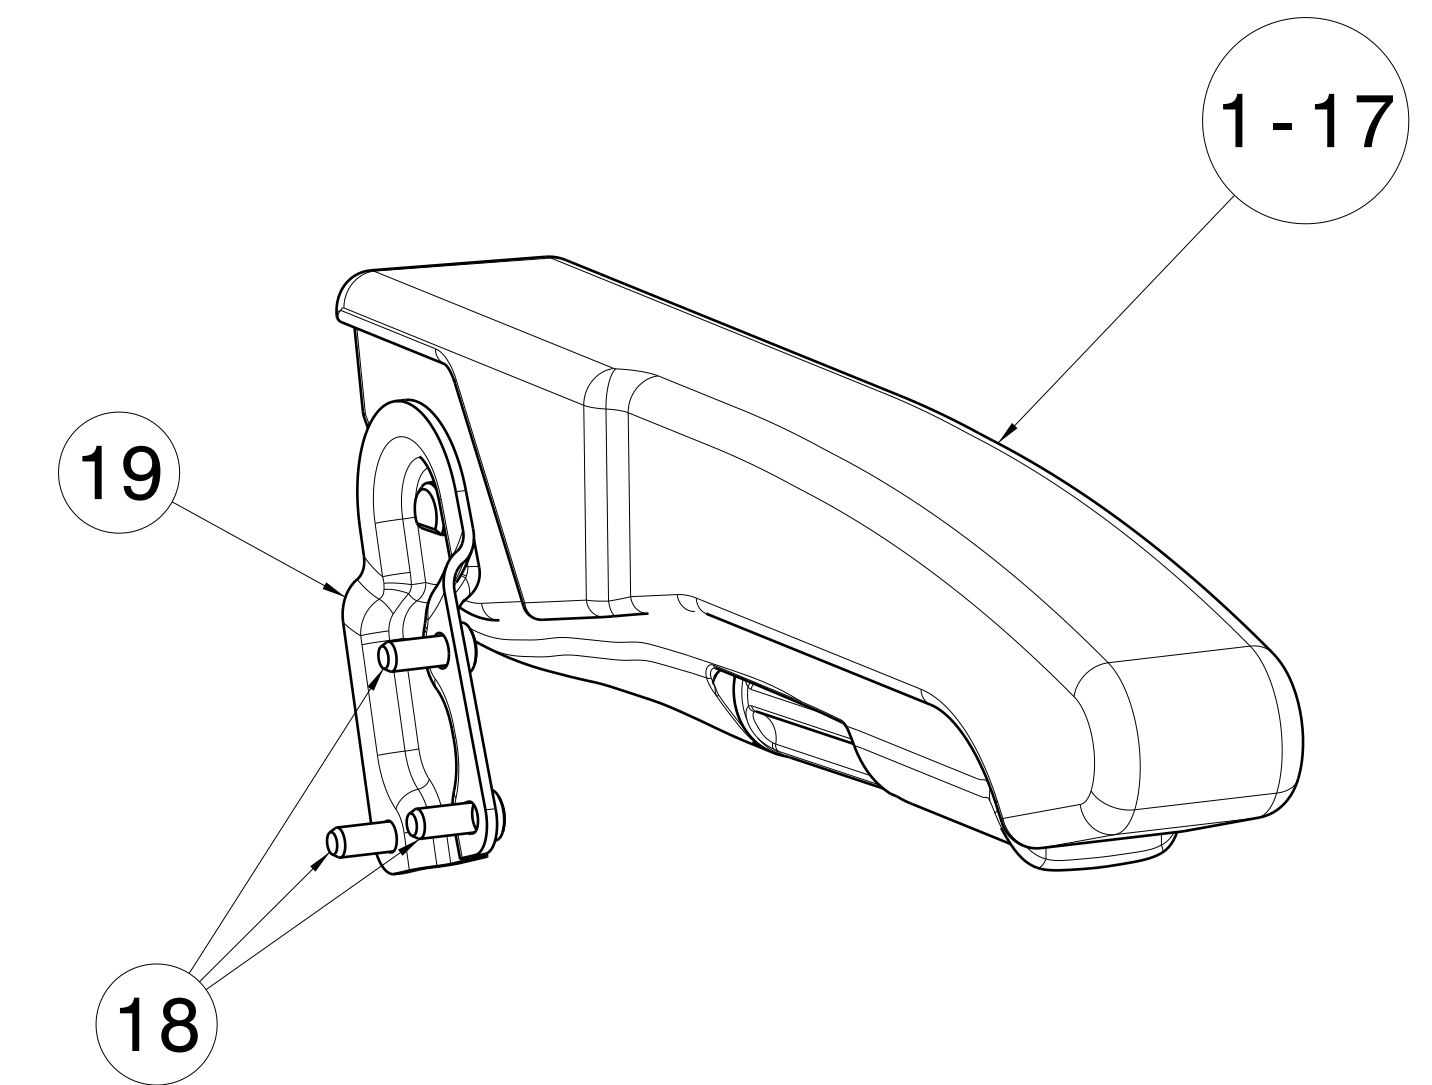

ITEM	PART NO.	PART NAME	QTY	QTY	QTY	QTY	QTY	QTY	QTY	QTY	QTY	QTY	QTY	QTY	QTY	QTY	QTY	QTY	QTY
1	PAC-CB11-12239	Armrest Asm Trimmed LH - Peterbilt cloth, grey	1																
2	PAC-CB12-12239	Armrest Asm Trimmed LH - Peterbilt cloth, tan		1															
3	PAC-CB01-12239	Armrest Asm Trimmed LH - Peterbilt cloth, black			1														
4	PAC-CB31-12239	Armrest Asm Trimmed LH - Peterbilt cloth, mocha w/grey thread				1													
5	PAC-CB32-12239	Armrest Asm Trimmed LH - Peterbilt cloth, mocha w/tan thread					1												
6	PAC-VB11-12240	Armrest Asm Trimmed LH - Peterbilt vinyl, charcoal						1											
7	PAC-VB01-12240	Armrest Asm Trimmed LH - Peterbilt vinyl, black							1										
8	PAC-VB31-12240	Armrest Asm Trimmed LH - Peterbilt vinyl, mocha w/grey thread								1									
9	PAC-VB32-12240	Armrest Asm Trimmed LH - Peterbilt vinyl, mocha w/tan thread									1								
10	PAC-VB42-12240	Armrest Asm Trimmed LH - Peterbilt vinyl, brown										1							
11	PAC-FC11-12240	Armrest Asm Trimmed LH - Peterbilt vinyl, dark grey											1						
12	PAC-FC12-12240	Armrest Asm Trimmed LH - Peterbilt vinyl, dark tan												1					
13	PAC-VB75-12240	Armrest Asm Trimmed LH - Peterbilt vinyl, black w/red stitching													1				
14	PAC-TA11-12241	Armrest Asm Trimmed LH - Peterbilt tough cloth, charcoal														1			
15	PAC-TA22-12241	Armrest Asm Trimmed LH - Peterbilt tough cloth, chocolate															1		
16	PAC-TA01-12241	Armrest Asm Trimmed LH - Peterbilt tough cloth, black																1	
17	PAC-12231	ARMREST ASM LH																	1
18	14081021	BOLT - M8 X 20 (PAC-11238)	3	3	3	3	3	3	3	3	3	3	3	3	3	3	3	3	3
19	PAC-10499	BRACKET - ARMREST LH	1	1	1	1	1	1	1	1	1	1	1	1	1	1	1	1	1
20	PAC-12156	LOCKING BOLT,ARMREST	1	1	1	1	1	1	1	1	1	1	1	1	1	1	1	1	1
21		BAG - FASTENERS	1	1	1	1	1	1	1	1	1	1	1	1	1	1	1	1	1
22		BOX	1	1	1	1	1	1	1	1	1	1	1	1	1	1	1	1	1