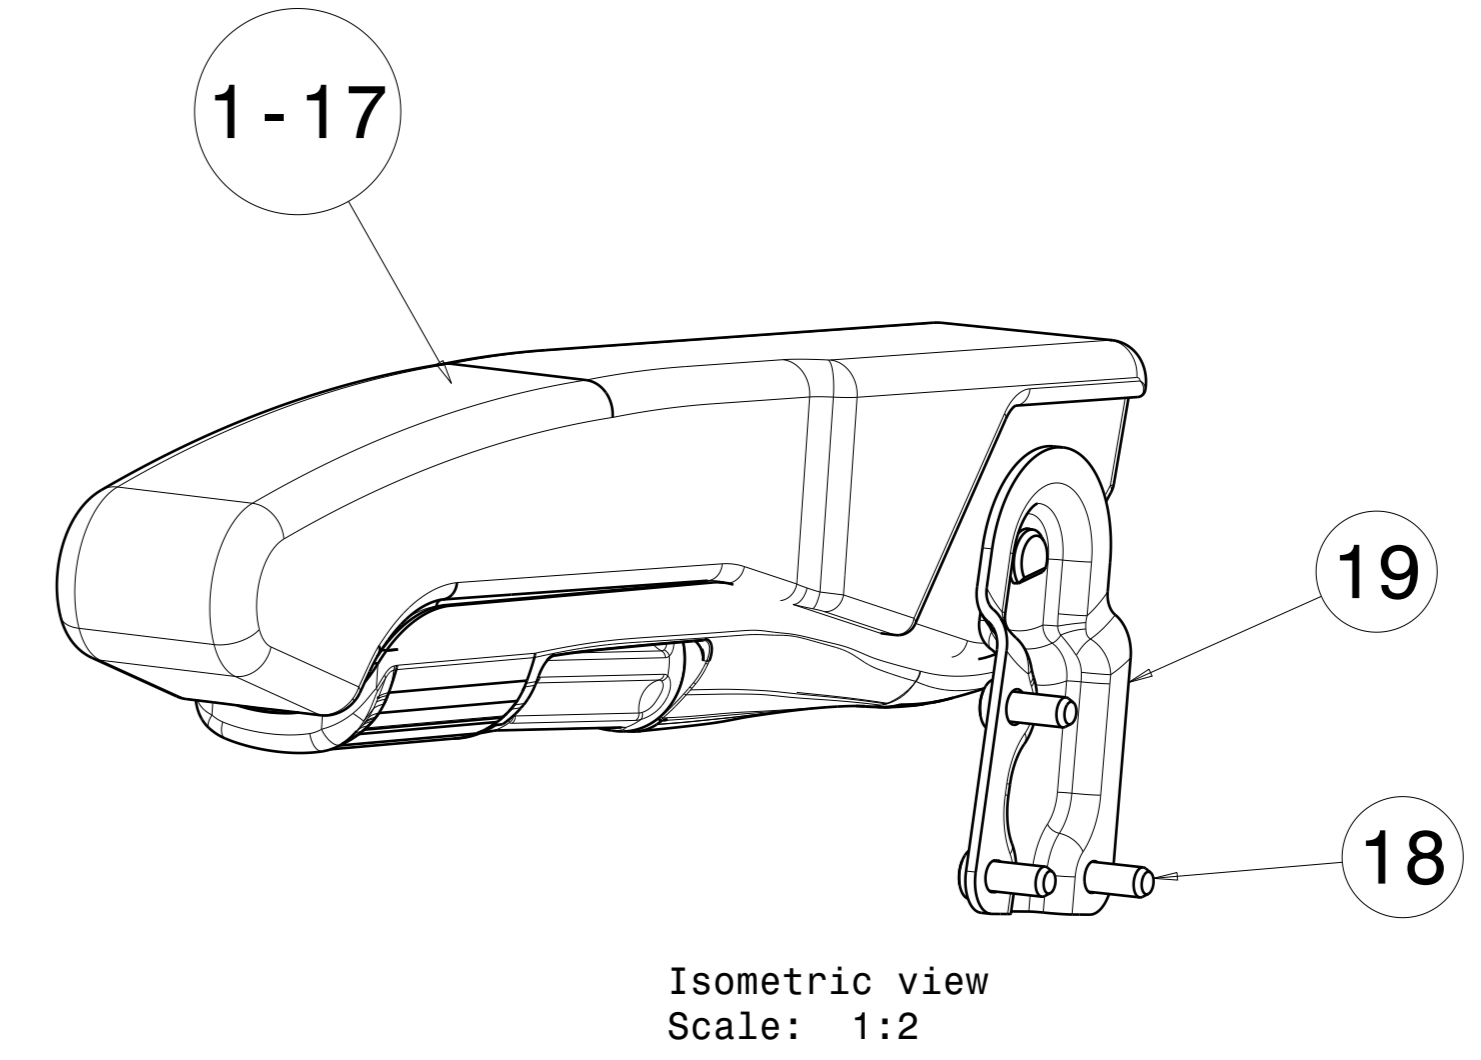

ITEM	PART NO.	PART NAME	QTY	QTY	QTY	QTY	QTY	QTY	QTY	QTY	QTY	QTY	QTY	QTY	QTY	QTY	QTY	QTY	QTY	
1	PAC-CB11-11952	Armrest Asm Trimmed RH - Peterbilt cloth, grey	1																	
2	PAC-CB12-11952	Armrest Asm Trimmed RH - Peterbilt cloth, tan		1																
3	PAC-CB01-11952	Armrest Asm Trimmed RH - Peterbilt cloth, black			1															
4	PAC-CB31-11952	Armrest Asm Trimmed RH - Peterbilt cloth, mocha w/grey thread				1														
5	PAC-CB32-11952	Armrest Asm Trimmed RH - Peterbilt cloth, mocha w/tan thread					1													
6	PAC-VB11-11953	Armrest Asm Trimmed RH - Peterbilt vinyl, charcoal						1												
7	PAC-VB01-11953	Armrest Asm Trimmed RH - Peterbilt vinyl, black							1											
8	PAC-VB31-11953	Armrest Asm Trimmed RH - Peterbilt vinyl, mocha w/grey thread								1										
9	PAC-VB32-11953	Armrest Asm Trimmed RH - Peterbilt vinyl, mocha w/tan thread									1									
10	PAC-VB42-11953	Armrest Asm Trimmed RH - Peterbilt vinyl, brown										1								
11	PAC-FC11-11953	Armrest Asm Trimmed RH - Peterbilt vinyl, dark grey											1							
12	PAC-FC12-11953	Armrest Asm Trimmed RH - Peterbilt vinyl, dark tan												1						
13	PAC-VB75-11953	Armrest Asm Trimmed RH - Peterbilt vinyl, black w/red stitching													1					
14	PAC-TA11-11954	Armrest Asm Trimmed RH - Peterbilt tough cloth, charcoal														1				
15	PAC-TA22-11954	Armrest Asm Trimmed RH - Peterbilt tough cloth, chocolate															1			
16	PAC-TA01-11954	Armrest Asm Trimmed RH - Peterbilt tough cloth, black																1		
17	PAC-11753	Armrest ASSY RH																		1
18	14081021	BOLT - M8 X 20 (PAC-11238)	3	3	3	3	3	3	3	3	3	3	3	3	3	3	3	3	3	3
19	PAC-10500	BRACKET - ARMREST RH	1	1	1	1	1	1	1	1	1	1	1	1	1	1	1	1	1	1
20	PAC-11749	LOCKING BOLT	1	1	1	1	1	1	1	1	1	1	1	1	1	1	1	1	1	1
21		BAG - FASTENERS	1	1	1	1	1	1	1	1	1	1	1	1	1	1	1	1	1	1
22		BOX	1	1	1	1	1	1	1	1	1	1	1	1	1	1	1	1	1	1