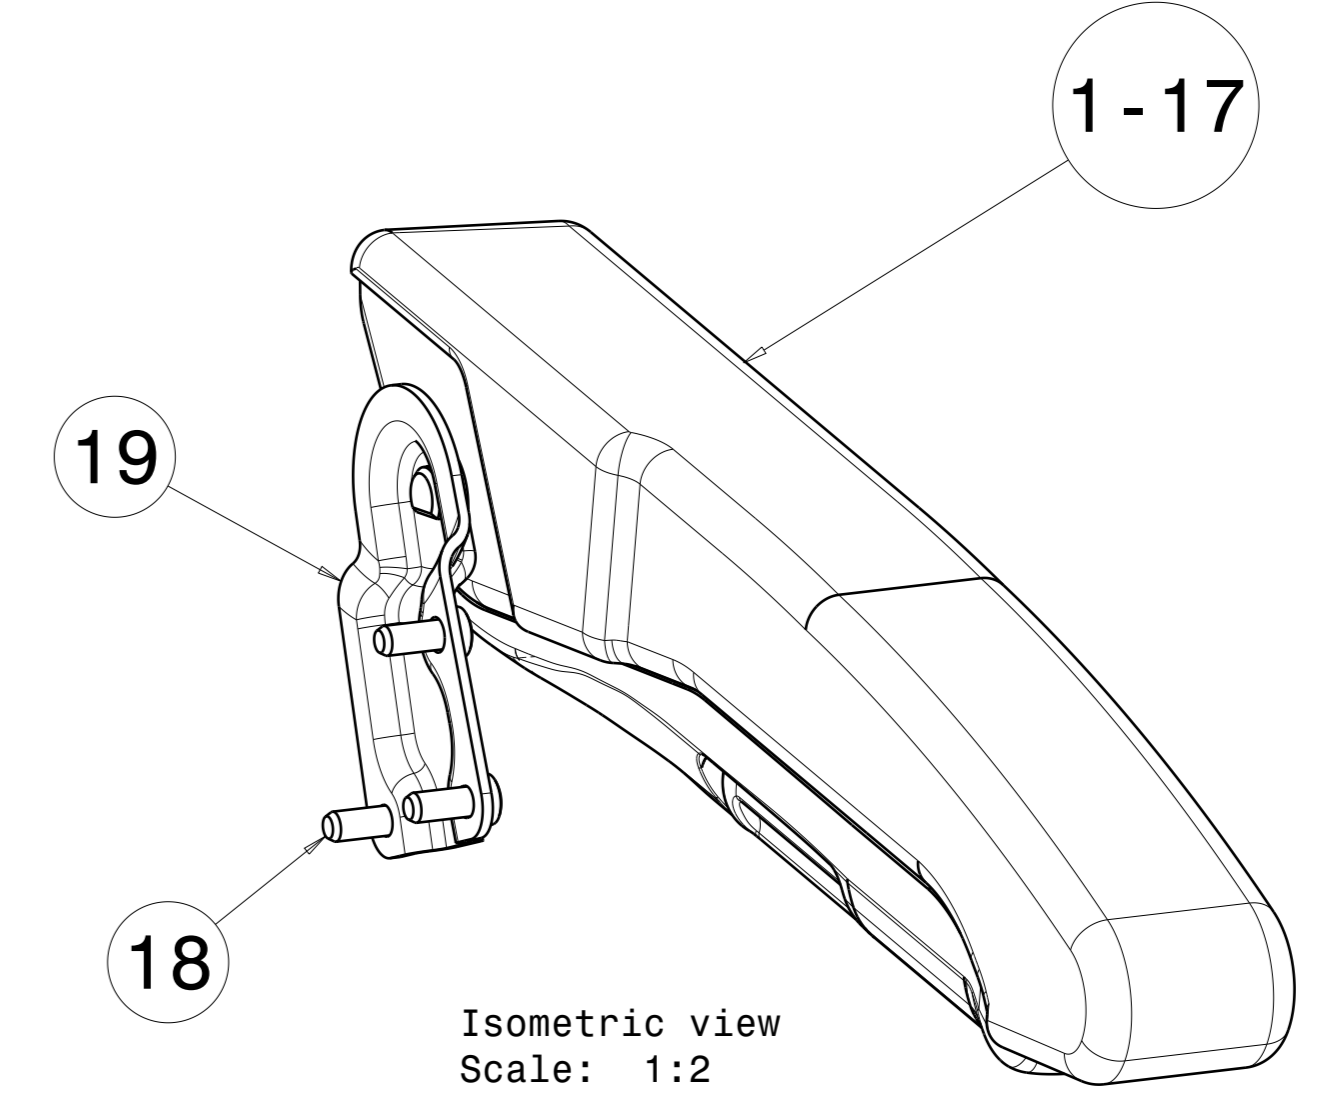

ITEM	PART NO.	PART NAME	QTY	QTY	QTY	QTY	QTY	QTY	QTY	QTY	QTY	QTY	QTY	QTY	QTY	QTY	QTY	QTY	QTY
1	PAC-CB11-11949	Armrest Asm Trimmed LH - Peterbilt cloth, grey	1																
2	PAC-CB12-11949	Armrest Asm Trimmed LH - Peterbilt cloth, tan		1															
3	PAC-CB01-11949	Armrest Asm Trimmed LH - Peterbilt cloth, black			1														
4	PAC-CB31-11949	Armrest Asm Trimmed LH - Peterbilt cloth, mocha w/grey thread				1													
5	PAC-CB32-11949	Armrest Asm Trimmed LH - Peterbilt cloth, mocha w/tan thread					1												
6	PAC-VB11-11950	Armrest Asm Trimmed LH - Peterbilt vinyl, charcoal						1											
7	PAC-VB01-11950	Armrest Asm Trimmed LH - Peterbilt vinyl, black							1										
8	PAC-VB31-11950	Armrest Asm Trimmed LH - Peterbilt vinyl, mocha w/grey thread								1									
9	PAC-VB32-11950	Armrest Asm Trimmed LH - Peterbilt vinyl, mocha w/tan thread									1								
10	PAC-VB42-11950	Armrest Asm Trimmed LH - Peterbilt vinyl, brown										1							
11	PAC-FC11-11950	Armrest Asm Trimmed LH - Peterbilt vinyl, dark grey											1						
12	PAC-FC12-11950	Armrest Asm Trimmed LH - Peterbilt vinyl, dark tan												1					
13	PAC-VB75-11950	Armrest Asm Trimmed LH - Peterbilt vinyl, black w/red stitching													1				
14	PAC-TA11-11951	Armrest Asm Trimmed LH - Peterbilt tough cloth, charcoal														1			
15	PAC-TA22-11951	Armrest Asm Trimmed LH - Peterbilt tough cloth, chocolate															1		
16	PAC-TA01-11951	Armrest Asm Trimmed LH - Peterbilt tough cloth, black																1	
17	PAC-11752	Armrest ASSY LH																	1
18	14081021	BOLT - M8 X 20 (PAC-11238)	3	3	3	3	3	3	3	3	3	3	3	3	3	3	3	3	3
19	PAC-10499	BRACKET - ARMREST LH	1	1	1	1	1	1	1	1	1	1	1	1	1	1	1	1	1
20	PAC-11749	LOCKING BOLT	1	1	1	1	1	1	1	1	1	1	1	1	1	1	1	1	1
21		BAG - FASTENERS	1	1	1	1	1	1	1	1	1	1	1	1	1	1	1	1	1
22		BOX	1	1	1	1	1	1	1	1	1	1	1	1	1	1	1	1	1